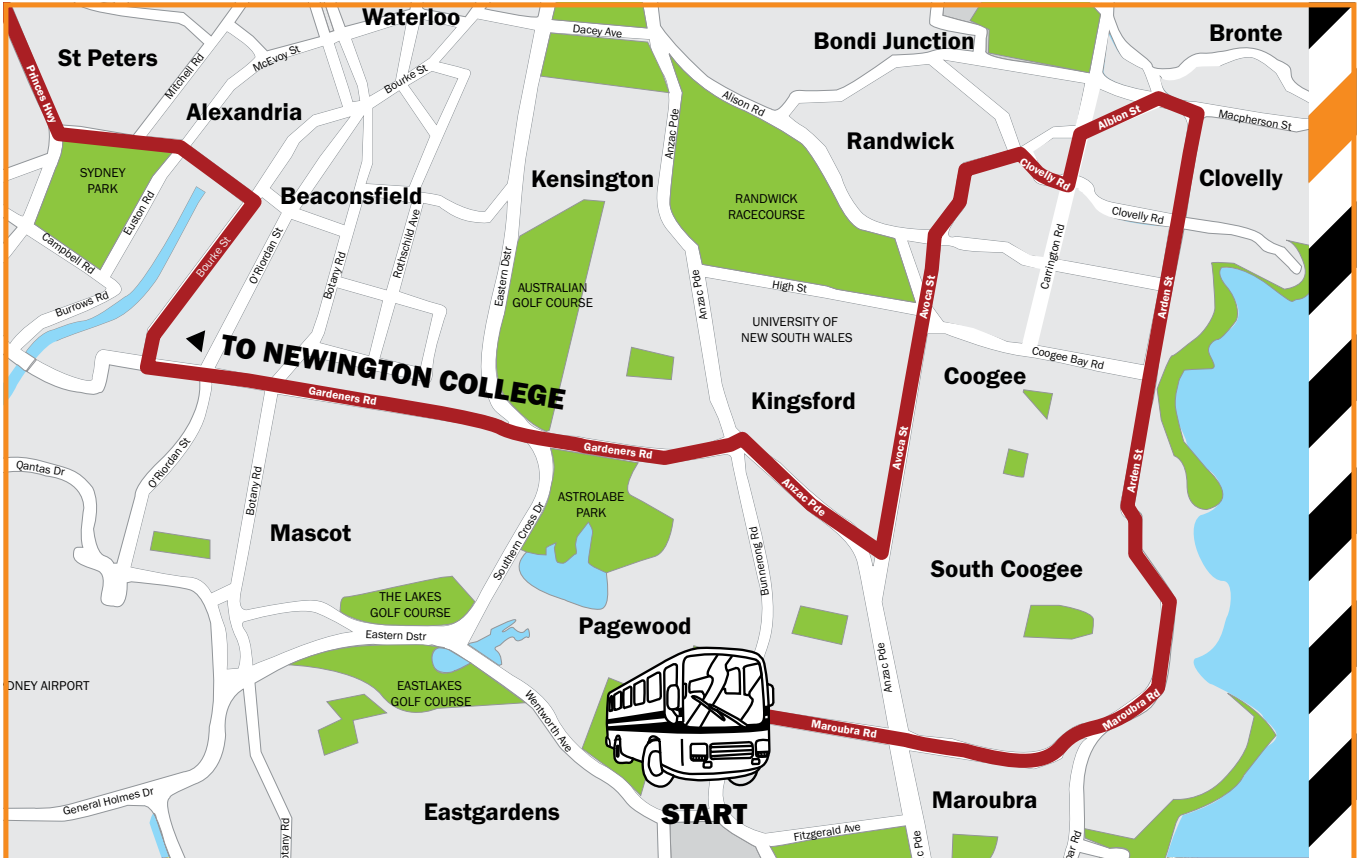

Eastern Suburbs **BUS SERVICE**